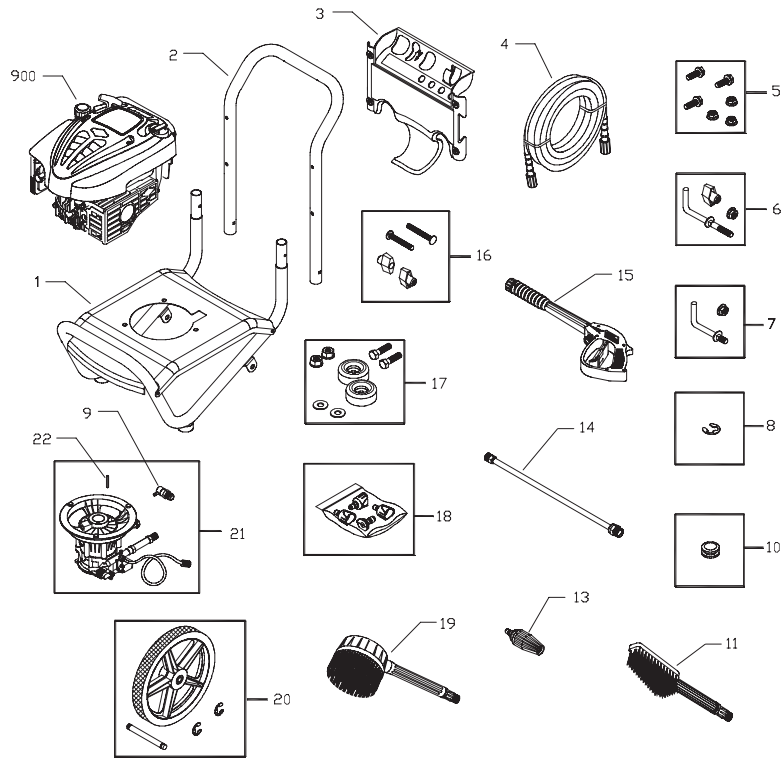

Exploded Views and Parts List

EXPLODED VIEW AND PARTS LIST - MAIN UNIT

Item	Part #	Description	Item	Part #	Description
1	196471GS	ASSY, Base	19	196535GS	BRUSH, Rotary
2	P195428GS	HANDLE	20	196439GS	KIT, Wheel
3	196010GS	ASSY, Billboard	21	198421GS	ASSY, Pump (see page 3)
4	195964GS	CLIP, Tree	22	23139GS	KEY
5	196006GS	HOSE	900	§	ENGINE
6	192645GS	KIT, Pump Mounting Hardware	Items Not Illustrated:		
7	192128GS	KIT, Hook, Handle	196015GS	MANUAL, Operator's	
8	192309GS	KIT, Hook Base	MS6847	MANUAL, Engine	
9	192050GS	E-RING	BB3061BGS	OIL BOTTLE	
10	194298GS	VALVE, Thermal Relief	87815GS	GOGGLES	
11	30809GS	GROMMET	194256GS	KIT, Tag Warning	
12	196534GS	BRUSH, Utility	Optional Accessories:		
13	194236C	NOZZLE, Turbo	100031	STABILIZER, Fuel	
14	190779GS	ASSY, Extension	100516GS	KIT, O-Ring	
15	193482GS	GUN	6039	PUMP SAVER	
16	B2203GS	KIT, Handle Connector	§ - Contact Engine Manufacturer		
17	192310GS	KIT, Vibration Mount			
18	195943GS	KIT, Nozzles			
	195851ZZGS	Nozzle, QC Black			
	195842AEGS	Nozzle, ProjPro, Red			
	195842XGS	Nozzle, ProjPro, Orange			
	195842RGS	Nozzle, ProjPro, Yellow			

Exploded Views and Parts List

EXPLODED VIEW AND PARTS LIST - PUMP

Item	Part #	Description
19	190571GS	CAP, Oil
28	190627GS	MANIFOLD
45	190578GS	PIN
62	190581GS	CAP, 1/8
76	194298GS	THERMAL RELIEF
A	190594GS	KIT, UNLOADER STEM
B	190632GS	KIT, WATER INLET, ALUM
C	190634GS	KIT, OUTLET, ALUM
D	193808GS	KIT, HEAD BRASS
E	193806GS	KIT, CHECK VALVES
F	190592GS	KIT, INLET CHECK
G	190593GS	KIT, CHEMICAL INJECTION

Item	Part #	Description
H	193807GS	KIT, SEAL SET
J	189971GS	KIT, CHEMICAL HOSE
K	193971GS	KIT, PIPE FITTING
L	193972GS	KIT, UNLOADER SEAT

Items Not Illustrated:

190586GS	OIL BOTTLE
B2384GS	FILTER, Inlet
186452GS	FILTER, Inlet, Bag of 10