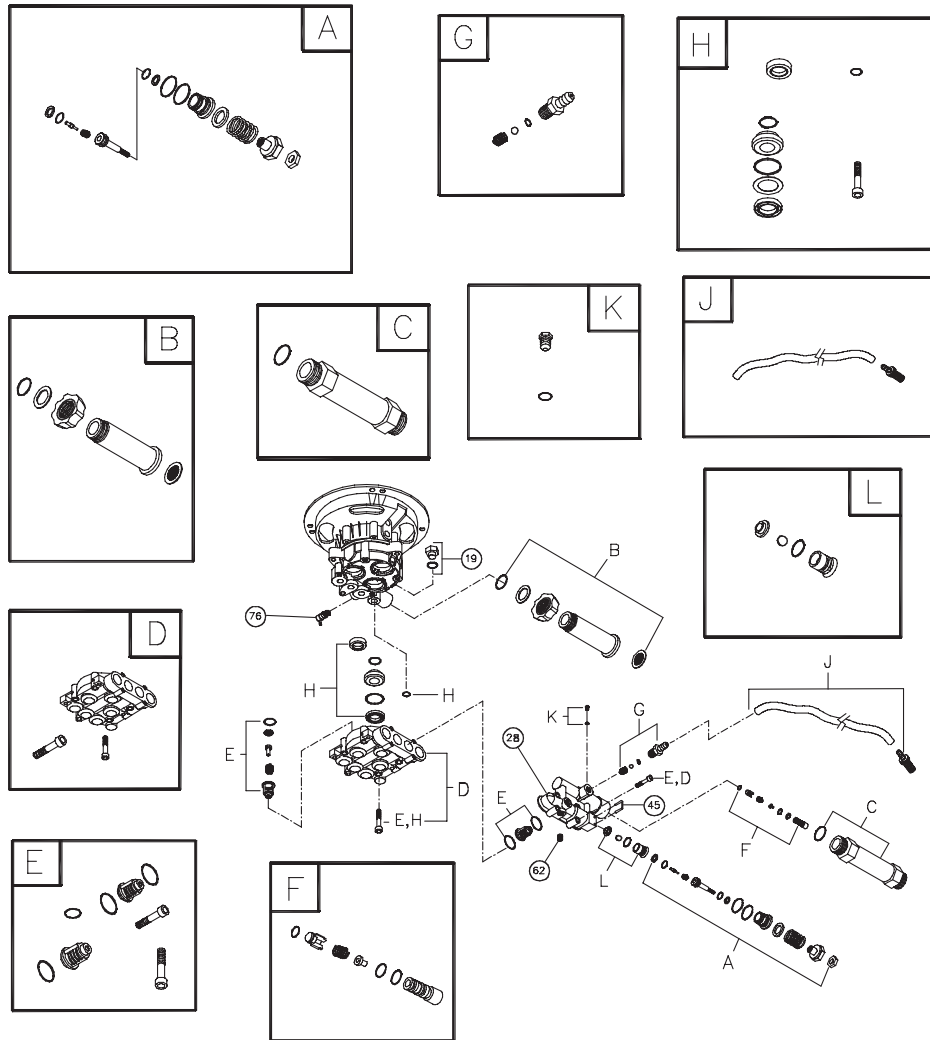

Exploded Views and Parts List

EXPLODED VIEW AND PARTS LIST - MAIN UNIT

Item	Part #	Description	Item	Part #	Description
1	196471GS	ASSY, Base	19	196535GS	BRUSH, Rotary
2	P195428GS	HANDLE	20	196439GS	KIT, Wheel
3	196010GS	ASSY, Billboard	21	198421GS	ASSY, Pump (see page 3)
4	195964GS	CLIP, Tree	22	23139GS	KEY
5	196006GS	HOSE	900	§	ENGINE
6	192645GS	KIT, Pump Mounting Hardware	Items Not Illustrated:		
7	192128GS	KIT, Hook, Handle	196015GS	MANUAL, Operator's	
8	192309GS	KIT, Hook Base	MS6847	MANUAL, Engine	
9	192050GS	E-RING	BB3061BGS	OIL BOTTLE	
10	194298GS	VALVE, Thermal Relief	87815GS	GOGGLES	
11	30809GS	GROMMET	194256GS	KIT, Tag Warning	
12	196534GS	BRUSH, Utility	Optional Accessories:		
13	194236C	NOZZLE, Turbo	100031	STABILIZER, Fuel	
14	190779GS	ASSY, Extension	100516GS	KIT, O-Ring	
15	193482GS	GUN	6039	PUMP SAVER	
16	B2203GS	KIT, Handle Connector	§ - Contact Engine Manufacturer		
17	192310GS	KIT, Vibration Mount			
18	195943GS	KIT, Nozzles			
	195851ZZGS	Nozzle, QC Black			
	195842AEGS	Nozzle, ProjPro, Red			
	195842XGS	Nozzle, ProjPro, Orange			
	195842RGS	Nozzle, ProjPro, Yellow			

Exploded Views and Parts List

EXPLODED VIEW AND PARTS LIST - PUMP

Item	Part #	Description
19	190571GS	CAP, Oil
28	190627GS	MANIFOLD
45	190578GS	PIN
62	190581GS	CAP, 1/8
76	194298GS	THERMAL RELIEF
A	190594GS	KIT, UNLOADER STEM
B	190632GS	KIT, WATER INLET, ALUM
C	190634GS	KIT, OUTLET, ALUM
D	193808GS	KIT, HEAD BRASS
E	193806GS	KIT, CHECK VALVES
F	190592GS	KIT, INLET CHECK
G	190593GS	KIT, CHEMICAL INJECTION

Item	Part #	Description
H	193807GS	KIT, SEAL SET
J	189971GS	KIT, CHEMICAL HOSE
K	193971GS	KIT, PIPE FITTING
L	193972GS	KIT, UNLOADER SEAT

Items Not Illustrated:

190586GS	OIL BOTTLE
B2384GS	FILTER, Inlet
186452GS	FILTER, Inlet, Bag of 10

NOTE: Item letters A - L are service kits and include all parts shown within the box.